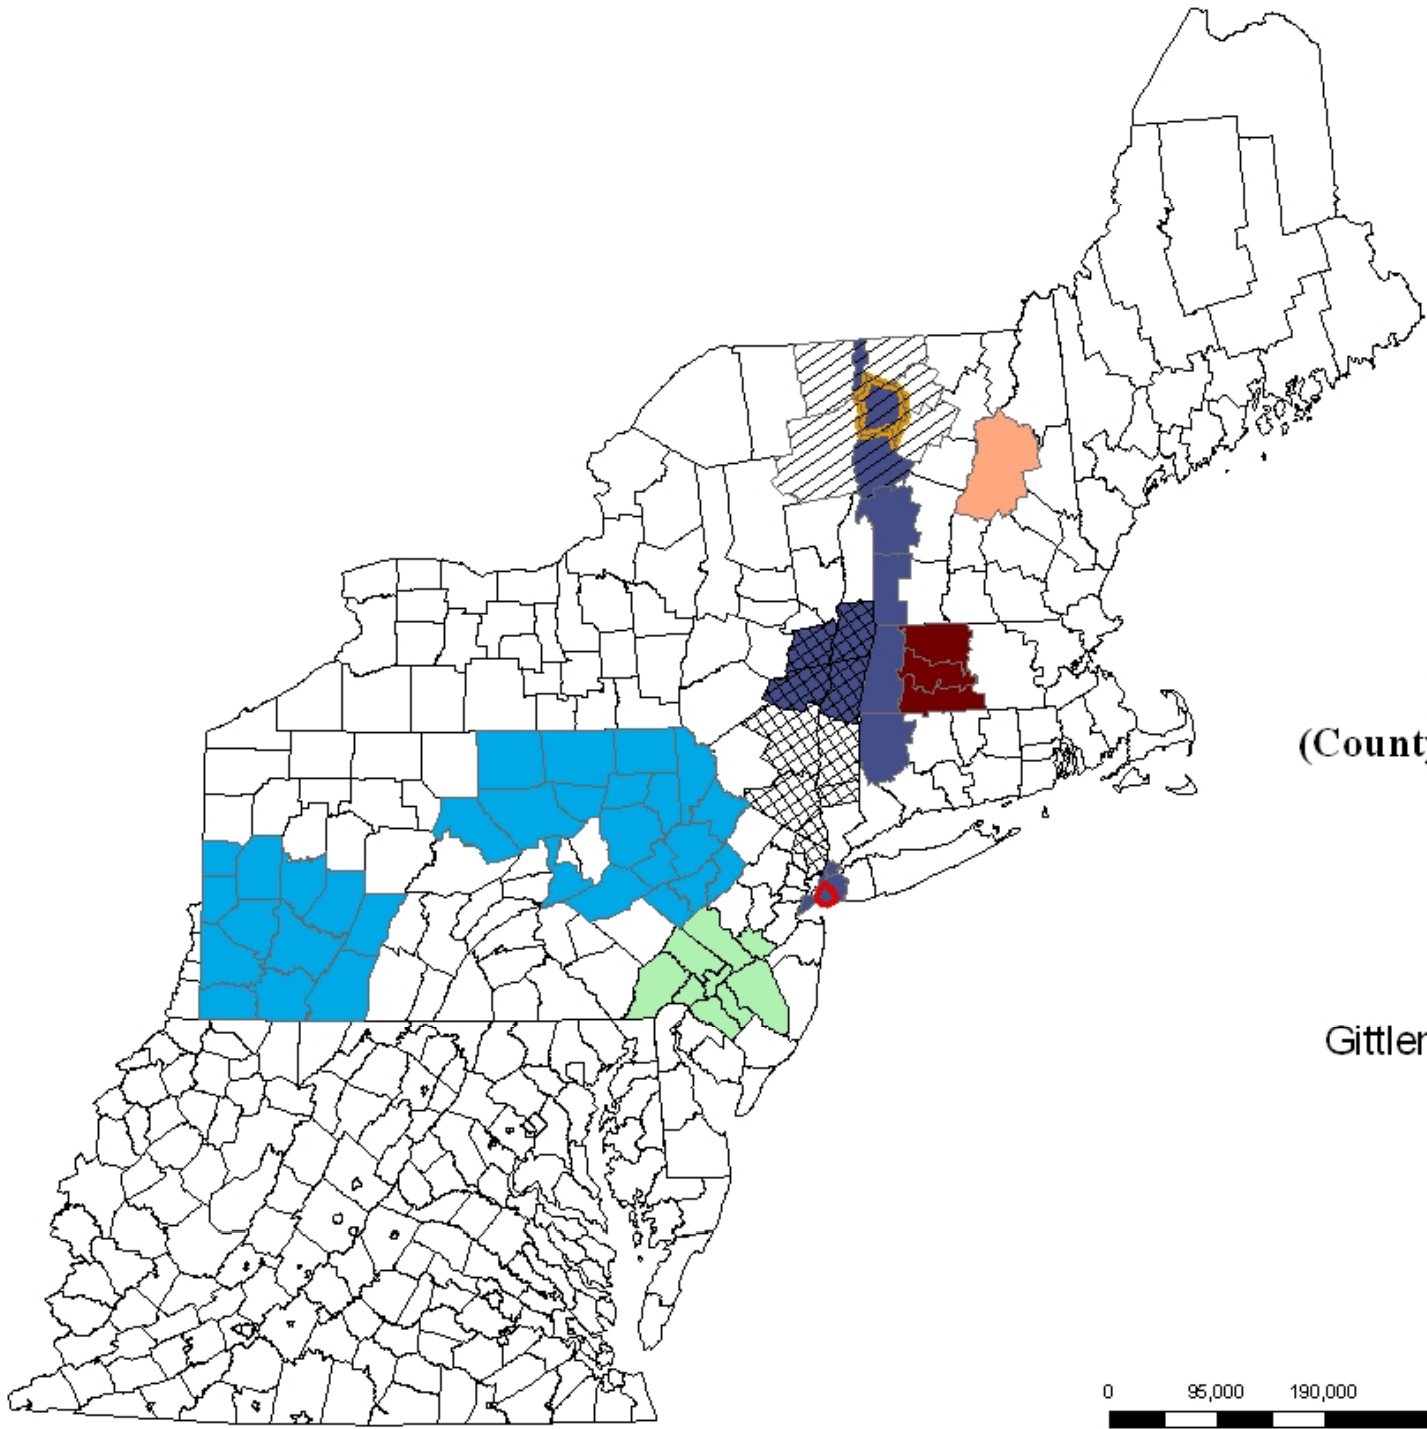

**NESAWG/NERCRD
(State wide interventions)**

- Ackerman, aprox. area 
- Barr 
- Behrens 
- Diegoli 
- Edwards-Orr 
- Harris 
- Hinrichs 
- Schattman 
- Joyce, LeRoux, Lynn, McMahon, Polimeni and Schmitt 
- DeLuca and Henderson: All NE region

**NESAWG/NERCRD
(County level interventions)**

- Butler 
- Coffin 
- Davis 
- Duplessis 
- Gittleman and Knafo 
- Grady 
- Hastings 
- Imbruce 
- McEntee 